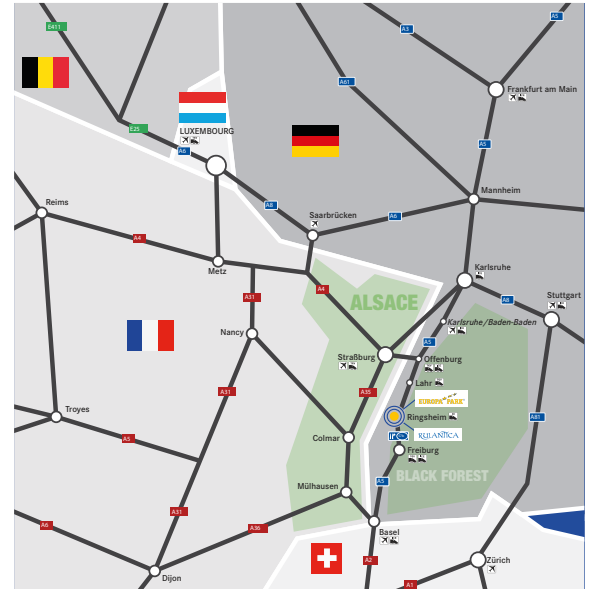

If you want to rent a car during your stay at Europa-Park, our partner Sixt offers a comfortable and flexible solution. Go to sixt.de/europapark to book your car. Guests of the Europa-Park hotels can pick up or drop off Sixt rental cars at the Guest Relations desk at the hotel 'Colosseo'.

TIP:

Arrive at Europa-Park conveniently by EuroCityExpress, **daily** from the North (from Frankfurt) and the South (from Milan).

For more information visit europapark.de/arrivebytrain

By train

The nearest train station is Ringsheim/Europa-Park (4 km).

Arrival from the north: Take a train to reach Offenburg. Then, take a regional train to Ringsheim/Europa-Park.

Arrival from the south: Take a train to reach Freiburg. Then, take a regional train to Ringsheim/Europa-Park.

By car

Directions: from motorway A5 (Karlsruhe – Basel) take exit 57b. Stay on this road, which takes you directly to the Europa-Park hotels. Special service for guests of the Europa-Park hotels: free parking next to the hotels.

By bus

A bus (SBG) takes you from Ringsheim/Europa-Park train station to the hotels of Europa-Park at regular intervals. For bus schedules please contact the provider (SBG) via phone: +49 761 36803-88 or online at suedbadenbus.de

By plane

The closest airports are located in: **Strasbourg (40 km), Basel (90 km), Karlsruhe/Baden-Baden (64 km)** and in **Stuttgart (175 km)**.

**We look forward to seeing you soon and we wish you a safe journey!
Please inform us if you plan to check-in after 6 pm.**